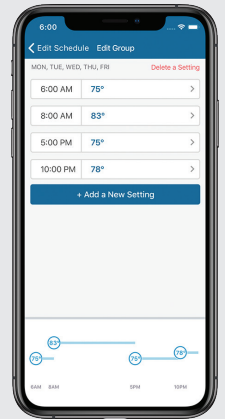

Model	Program Options			Max Stages Heat/Cool		Applications				Power Source		Selectable Performance Features						Comfort & Convenience Features							
Model Number	Wi-Fi Control/Smart Home Qualified	7 Day	Non-Programmable	Conventional	Heat Pump	Gas/Oil/Electric	3 Wire Zone	Millivolt	PTAC Compatible	Battery	Hardwired (24V)	Auto Changeover	Circulating Fan	EMR/ Early Start Program	Temperature Limits	Humidity Control	Dual Fuel Control	Remote Sensor	Filter Change Reminder	Auto DST Adjust	Keypad Lockout	Cont. backglow w/ Common	Permanent Memory	Usage Reports	Energy Star Certified
1F87U-42WF	•	•	•	2/2	4/2	•			•	•	•	•	•	•		•	•			•	•	•	•	•	•

TERMINAL DESIGNATIONS

‡Thermostat has internal jumper on RC and RH. On two transformer systems, clip red jumper wire on thermostat.

EMERSON.COM/SENSIPRO

The Sensi and Emerson logos are trademarks and service marks of Emerson Electric Co. ©2020. All rights reserved.

R-4552-13